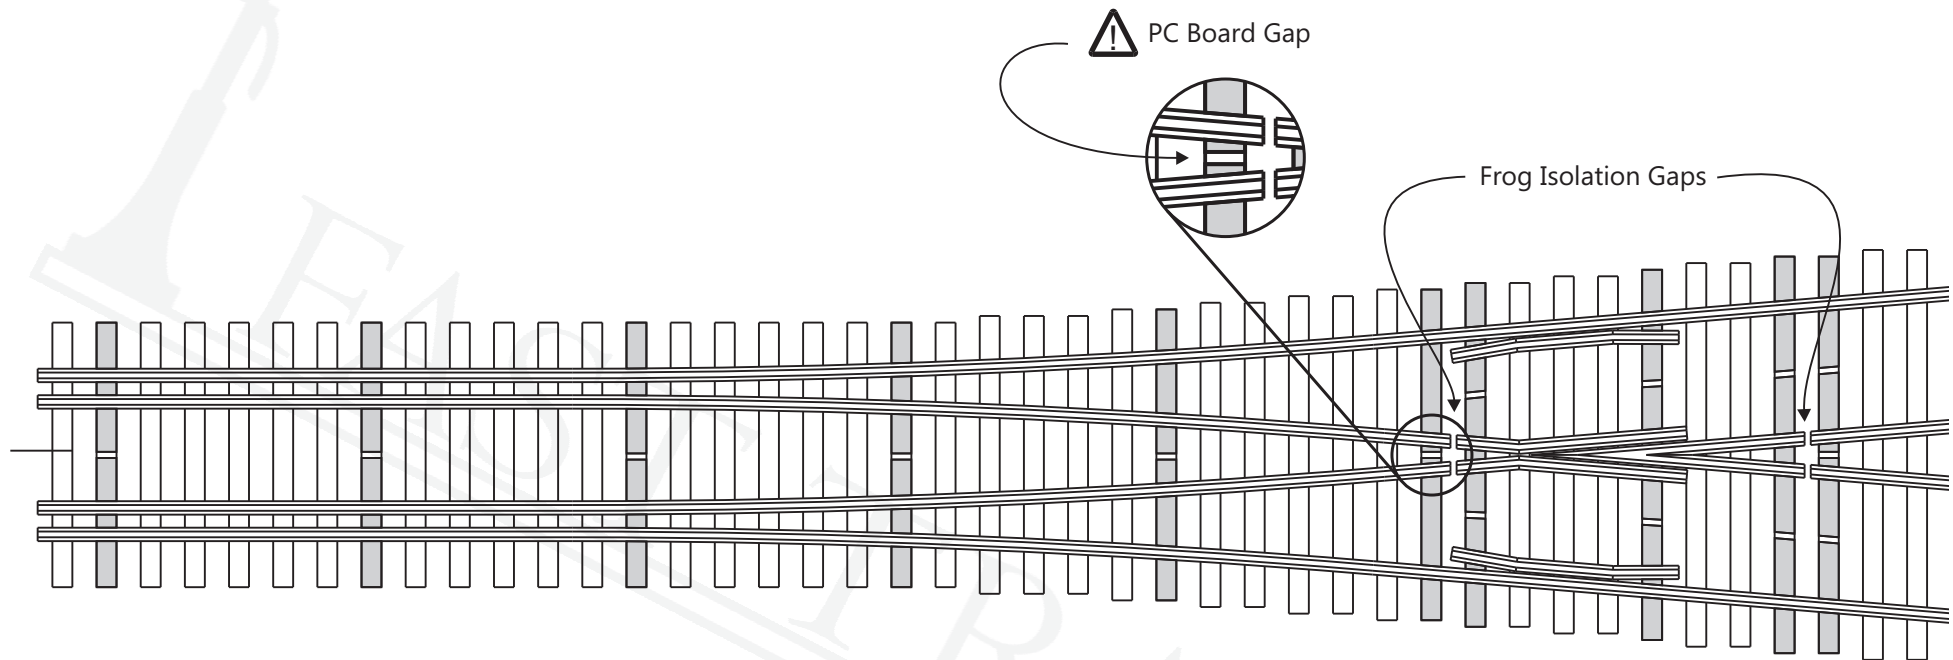

HO Scale, #6 Gauntlet Turnout

P/N: AF-HO-G-6-MExx

www.handlaidtrack.com

All content copyright © 2012 Fast Tracks, All rights reserved.