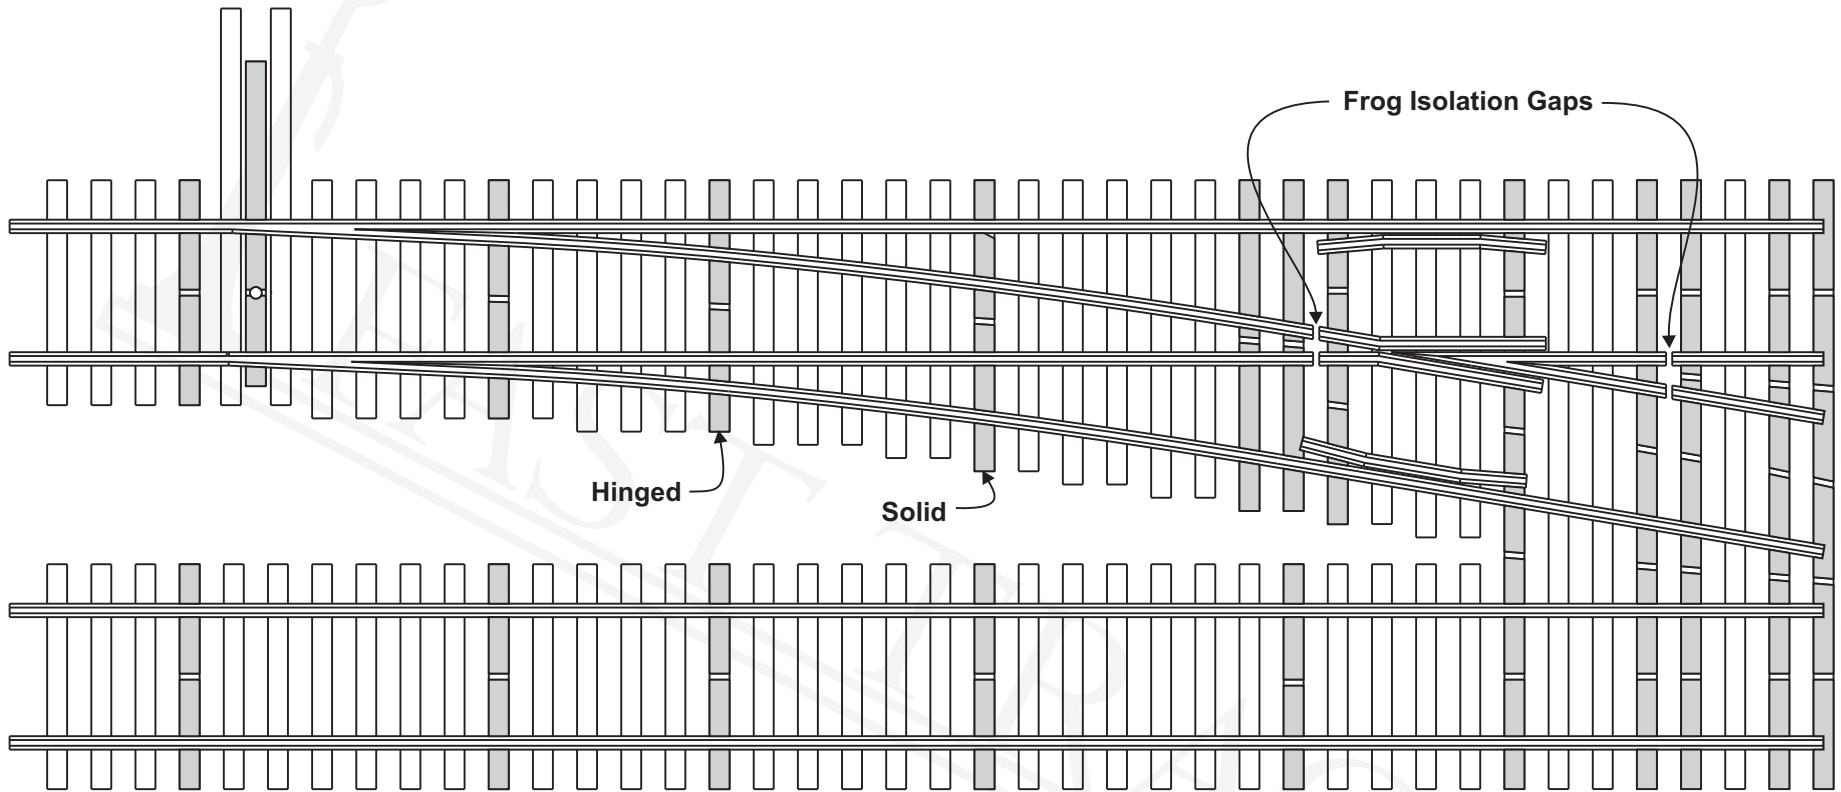

HO Scale, #6 Single Crossover Right Hand

P/N: LT-HO-V-6

www.handlaidtrack.com

All content copyright © 2012 Fast Tracks, All rights reserved.