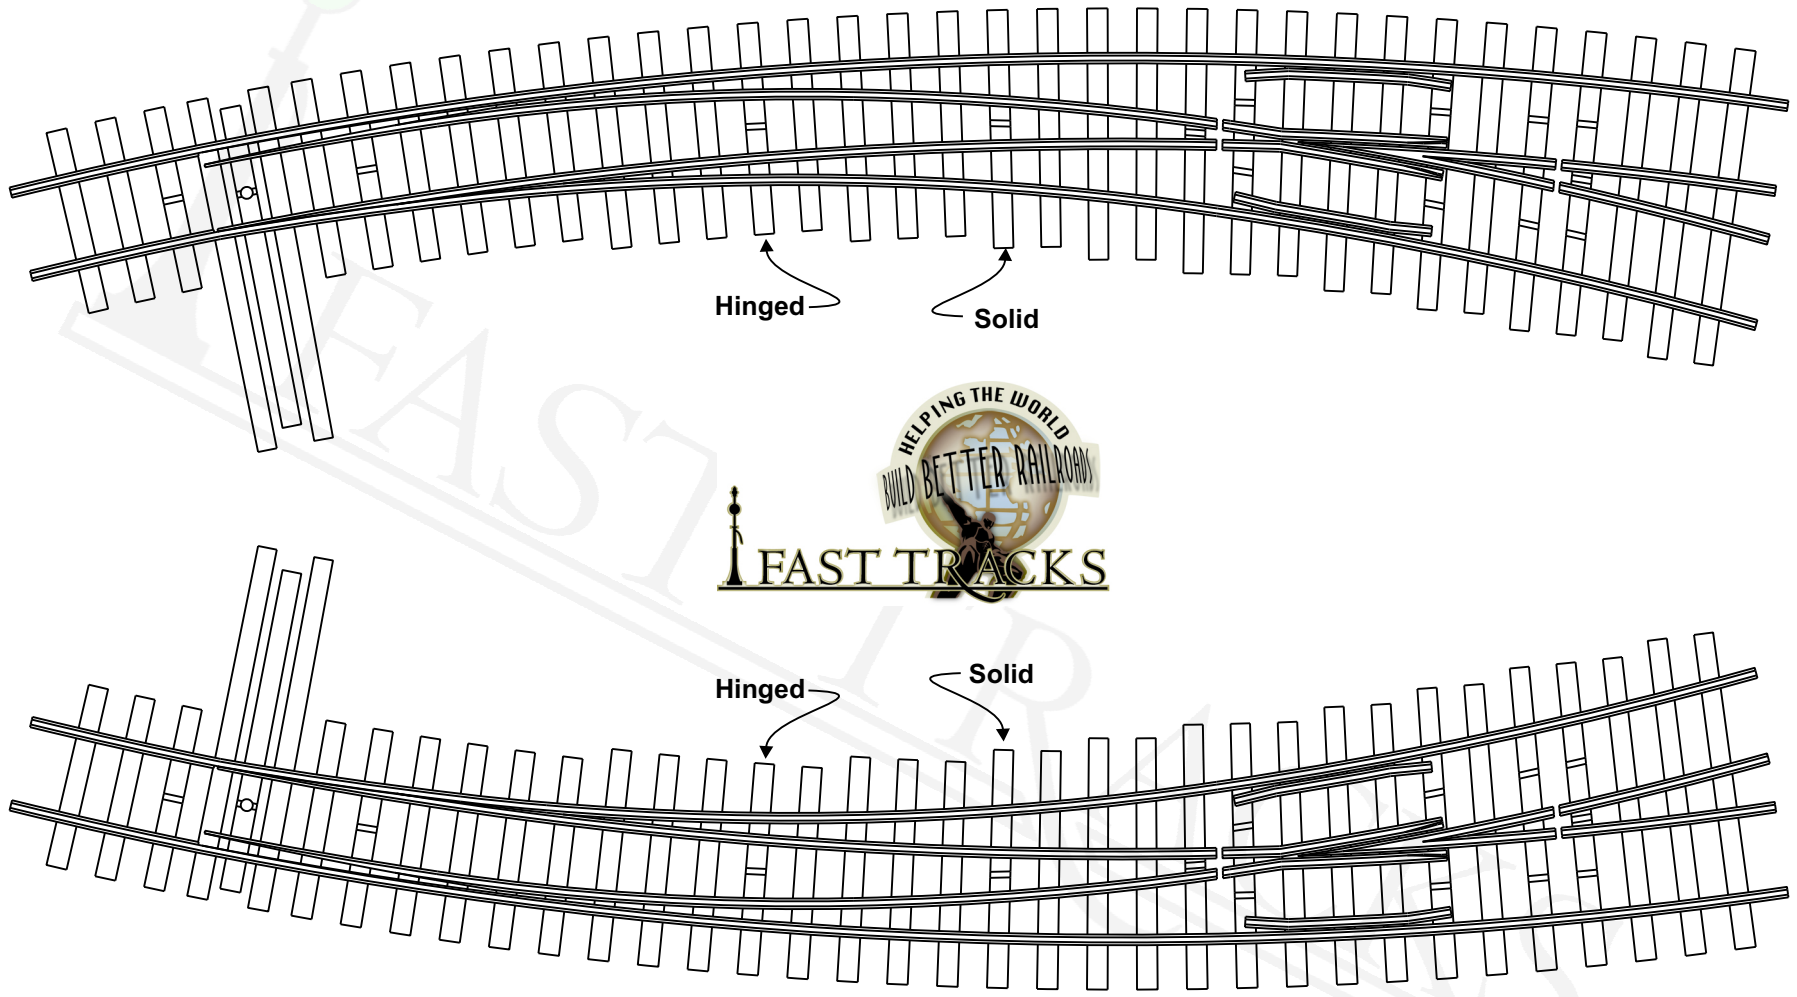

# HOn3, #8 Curved Turnout 24/19" Radius

P/N: AF-HOn3-R-8-MExx-24-19

[www.handlaidtrack.com](http://www.handlaidtrack.com)

All content copyright © 2019 Fast Tracks, All rights reserved.