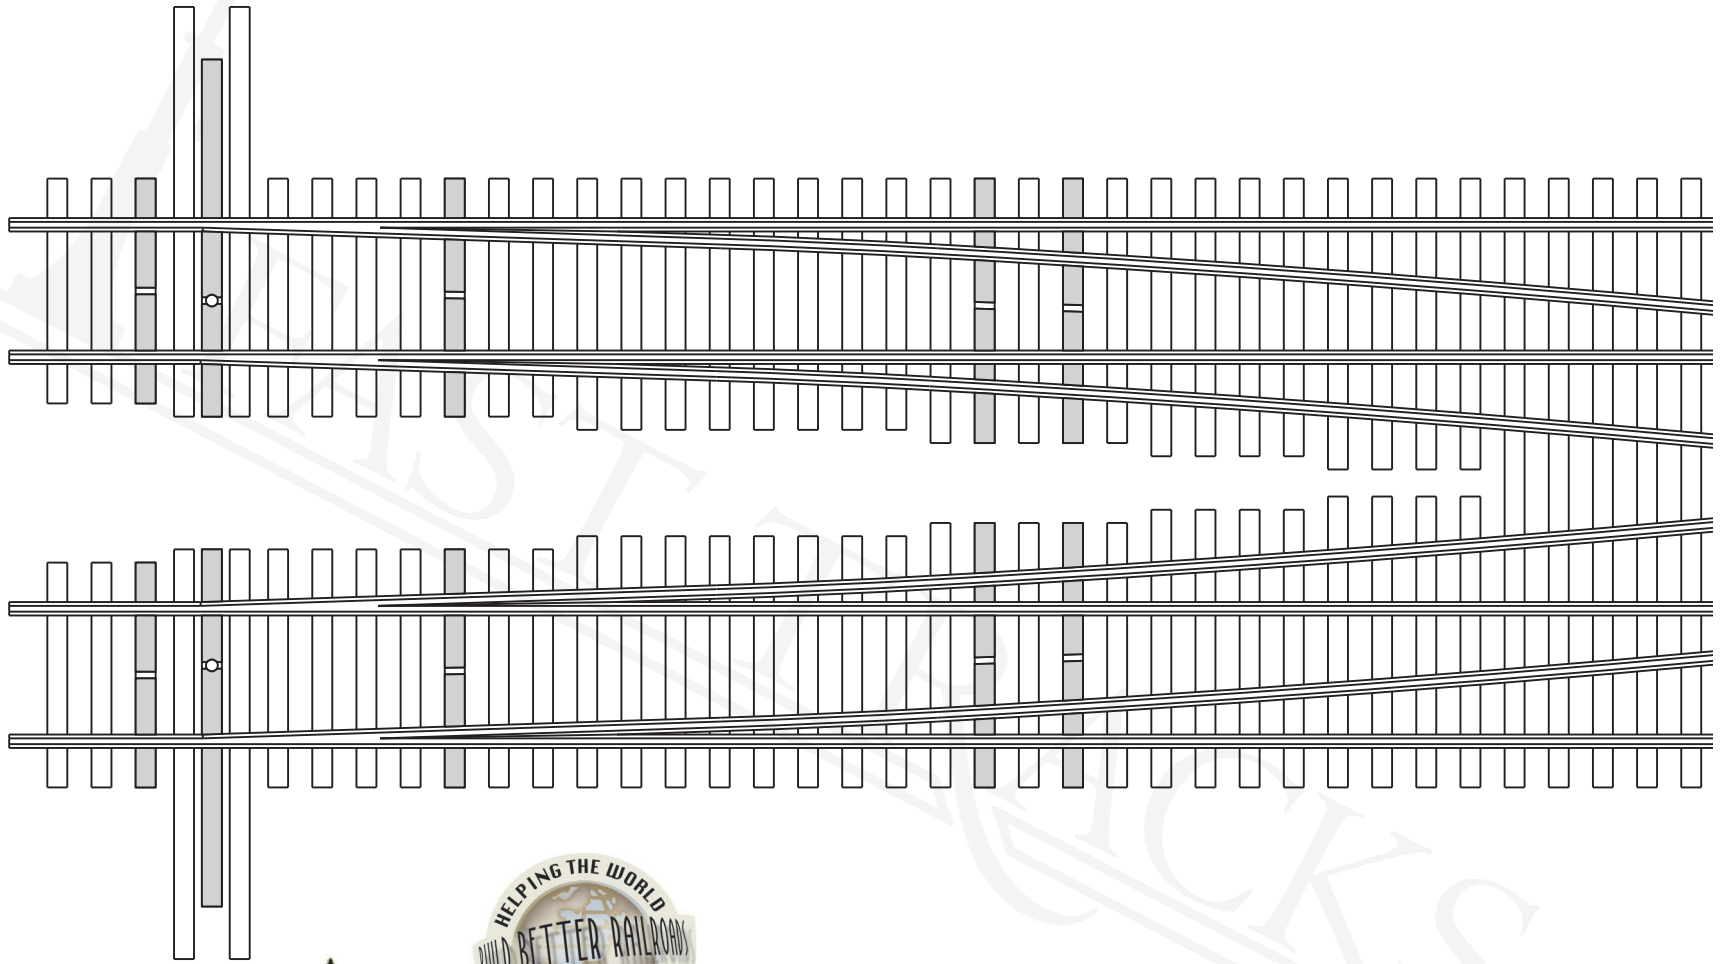

HO Scale, # 10 Double Crossover

P/N: AF-HO-C-10-MExx

www.handlaidtrack.com

All content copyright © 2015 Fast Tracks, All rights reserved.