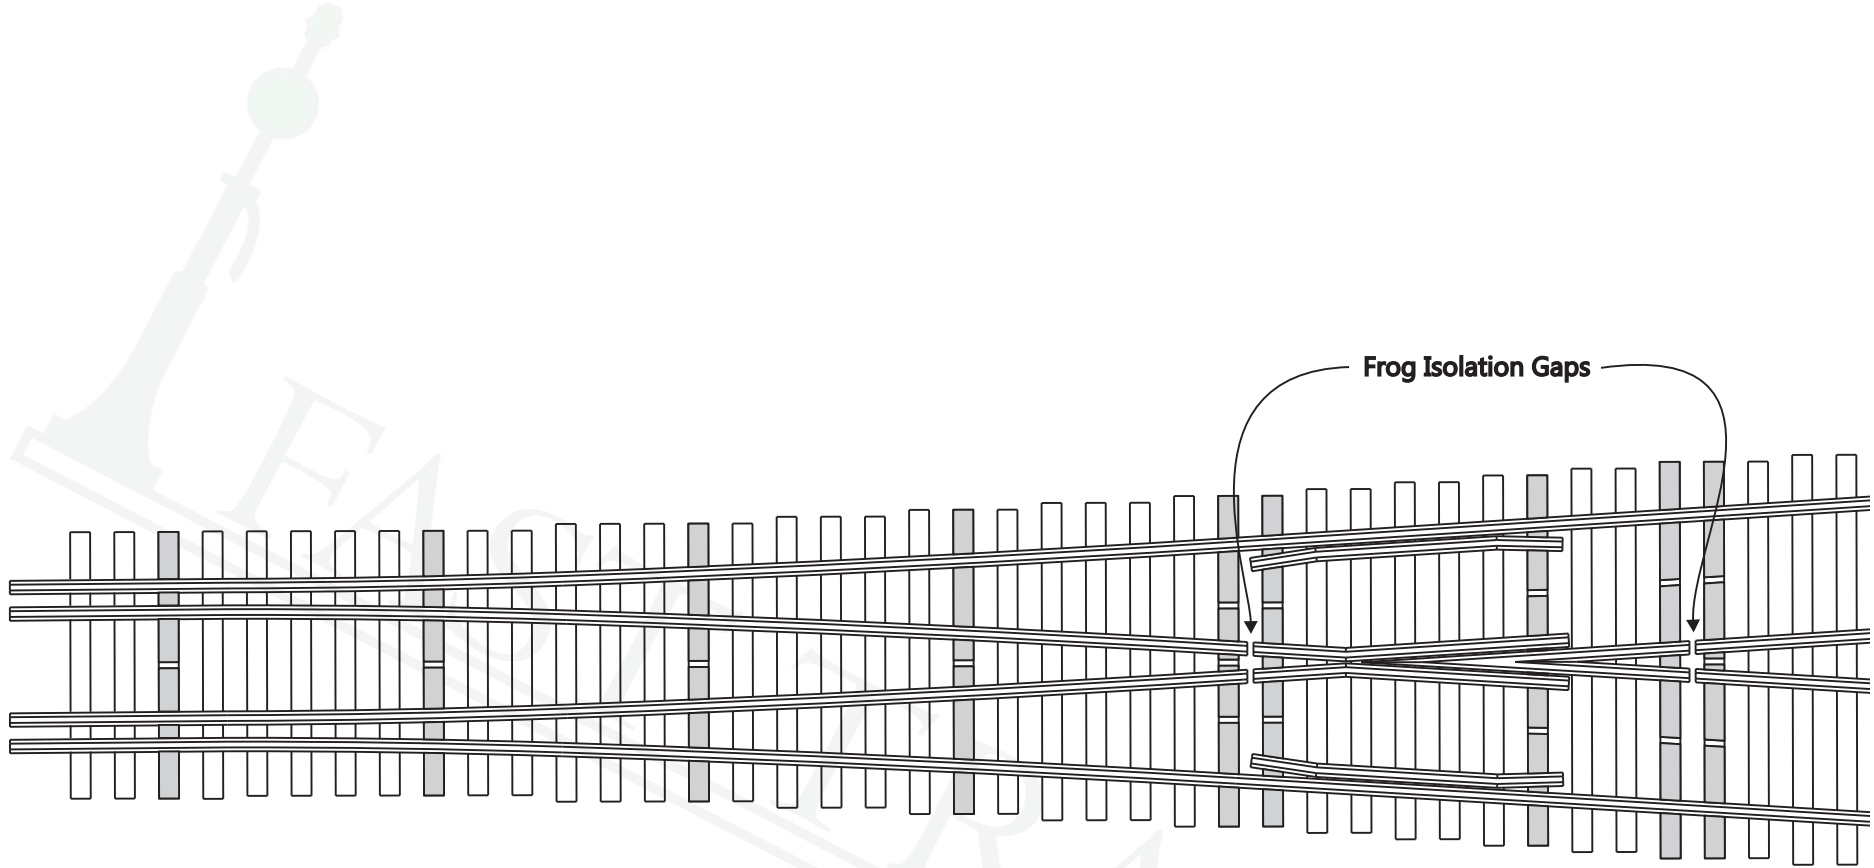

# HO Scale, #8 Gauntlet Turnout

P/N: AF-HO-G-8-MExx

[www.handlaidtrack.com](http://www.handlaidtrack.com)

All content copyright © 2014 Fast Tracks, All rights reserved.

(2, 1)