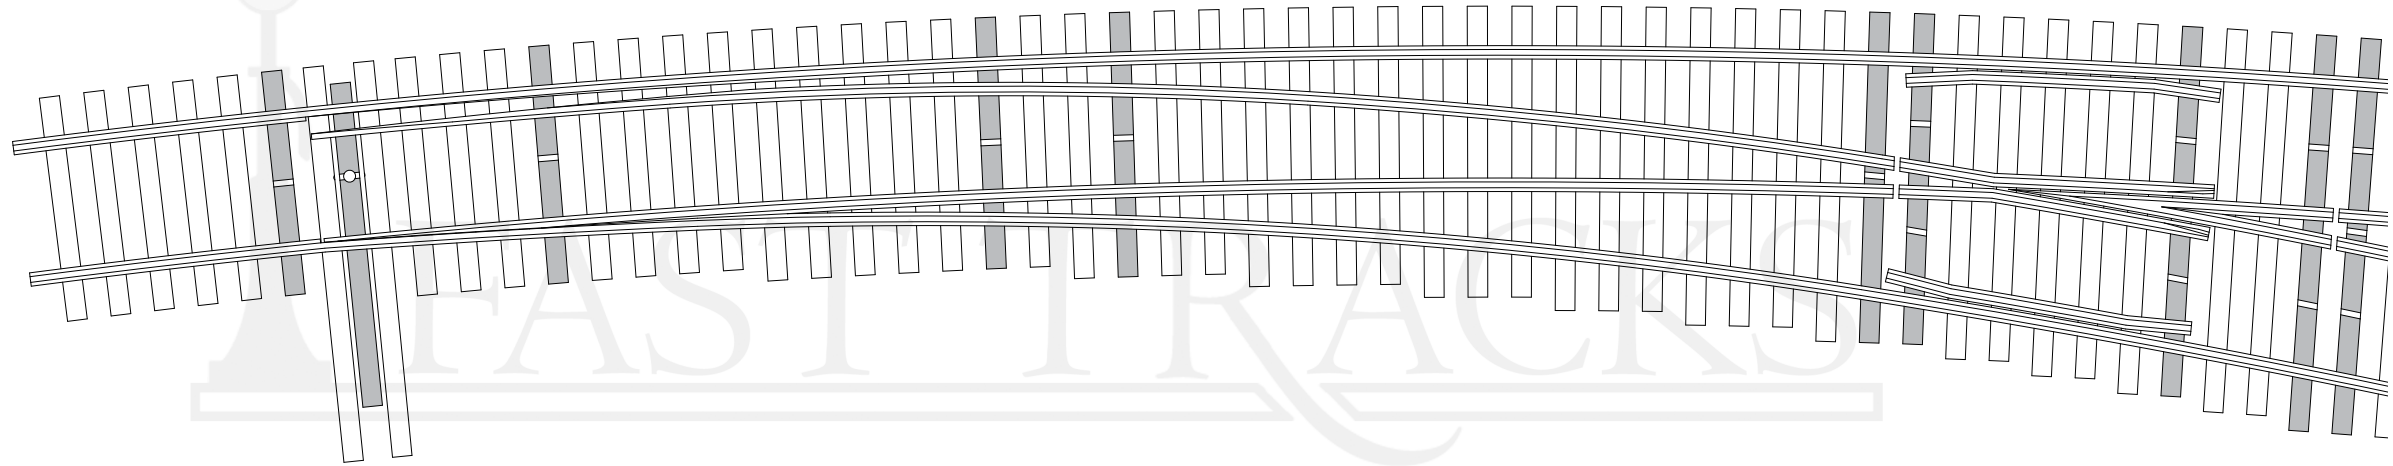

FAST TRACKS TRACK TEMPLATE			
<b>Curved Turnout</b>			
Scale	<b>HO</b>	<b>Right</b>	Size
Outside Radius	<b>60"</b>	Inside Radius	<b>40"</b>
Produced To NMRA Standards		Mar 2007	V 1.00
<b>#8</b>			

**Printing Instructions:**

- Select the Print option in the Adobe toolbar.
- Be sure that all page scaling, and fitting options are turned off.
- Setup your printer to use the highest possible quality settings.
- Select 8-1/2" X 14" (Legal) paper in landscape mode.
- Confirm that the template has been printed at the correct size by measuring the scale with a ruler or vernier caliper.
- If the template is printed on multiple pages, use the targets to align the pages and fasten them together.

**Notes:**

1. The location of the rails is for reference only and should not be used for the placement of rail.
2. We are always updating and refining our printable tie templates. Always be sure that you are using the most recent version.
3. For a complete selection of up-to-date templates, visit us on the web at [www.handlaidtrack.com](http://www.handlaidtrack.com).
4. Shaded ties indicate the location of the PC Board ties.
5. Gaps that are needed for DC and DCC compatibility are indicated with a blank area on the shaded ties.

# FAST TRACKS

A decorative horizontal line with a curved flourish on the right side, positioned below the text.