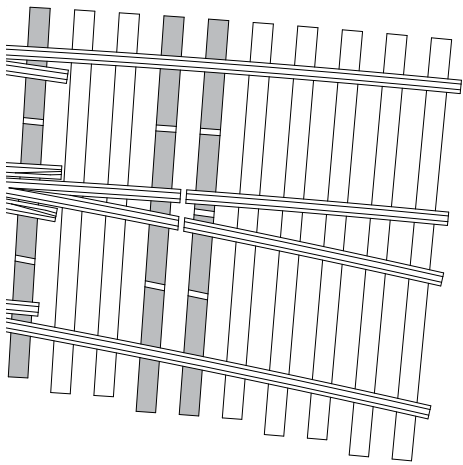

FAST TRACKS TRACK TEMPLATE			
<b>Curved Turnout</b>			
Scale	<b>HO</b>	<b>Right</b>	Size
Outside Radius	<b>60"</b>	Inside Radius	<b>40"</b>
Produced To NMRA Standards		Mar 2007	V 1.00
<b>#8</b>			

**Printing Instructions:**

- Select the Print option in the Adobe toolbar.
- Be sure that all page scaling, and fitting options are turned off.
- Setup your printer to use the highest possible quality settings.
- Select 8-1/2" X 14" (Legal) paper in landscape mode.
- Confirm that the template has been printed at the correct size by measuring the scale with a ruler or vernier caliper.
- If the template is printed on multiple pages, use the targets to align the pages and fasten them together.

**Notes:**

1. The location of the rails is for reference only and should not be used for the placement of rail.
2. We are always updating and refining our printable tie templates. Always be sure that you are using the most recent version.
3. For a complete selection of up-to-date templates, visit us on the web at [www.handlaidtrack.com](http://www.handlaidtrack.com).
4. Shaded ties indicate the location of the PC Board ties.
5. Gaps that are needed for DC and DCC compatibility are indicated with a blank area on the shaded ties.

# FAST TRACKS

A decorative horizontal line with a curved flourish on the right side, positioned below the text.