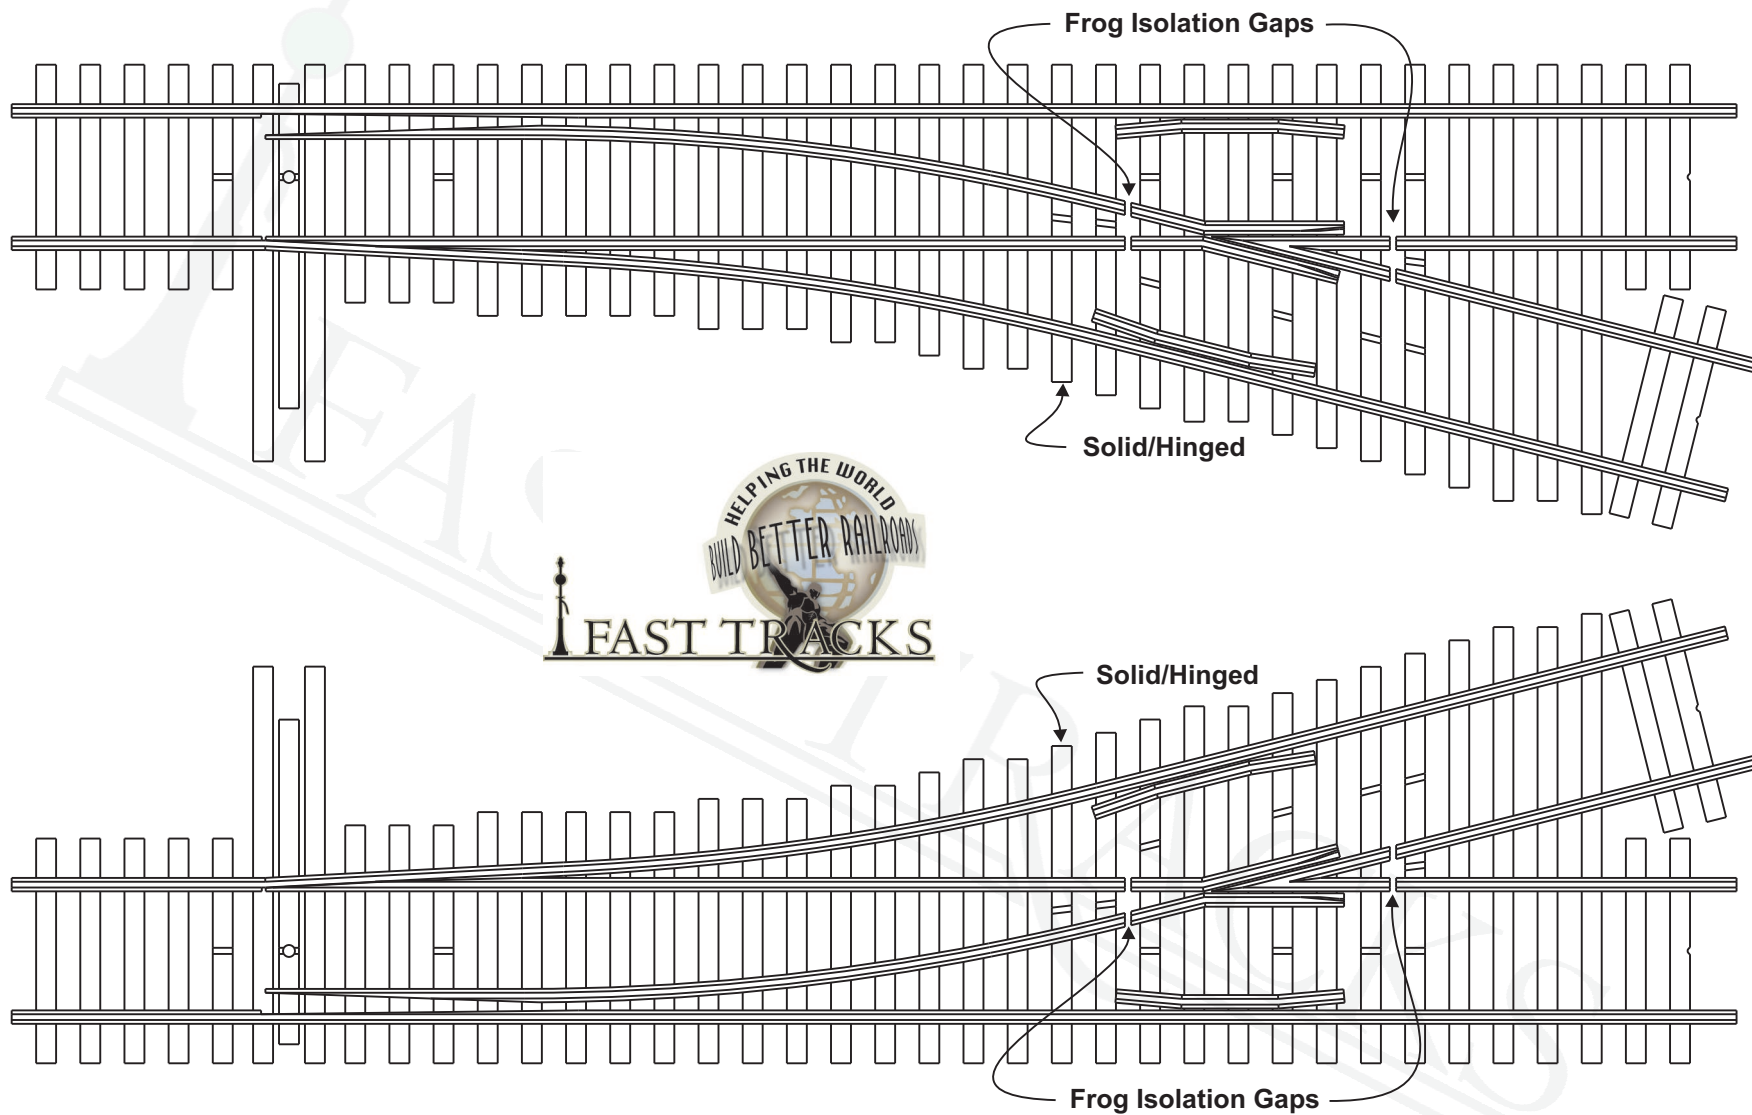

HO Scale, #4 Turnout P/N: AF-HO-T-4-MExx

www.handlaidtrack.com

All content copyright © 2012 Fast Tracks, All rights reserved.