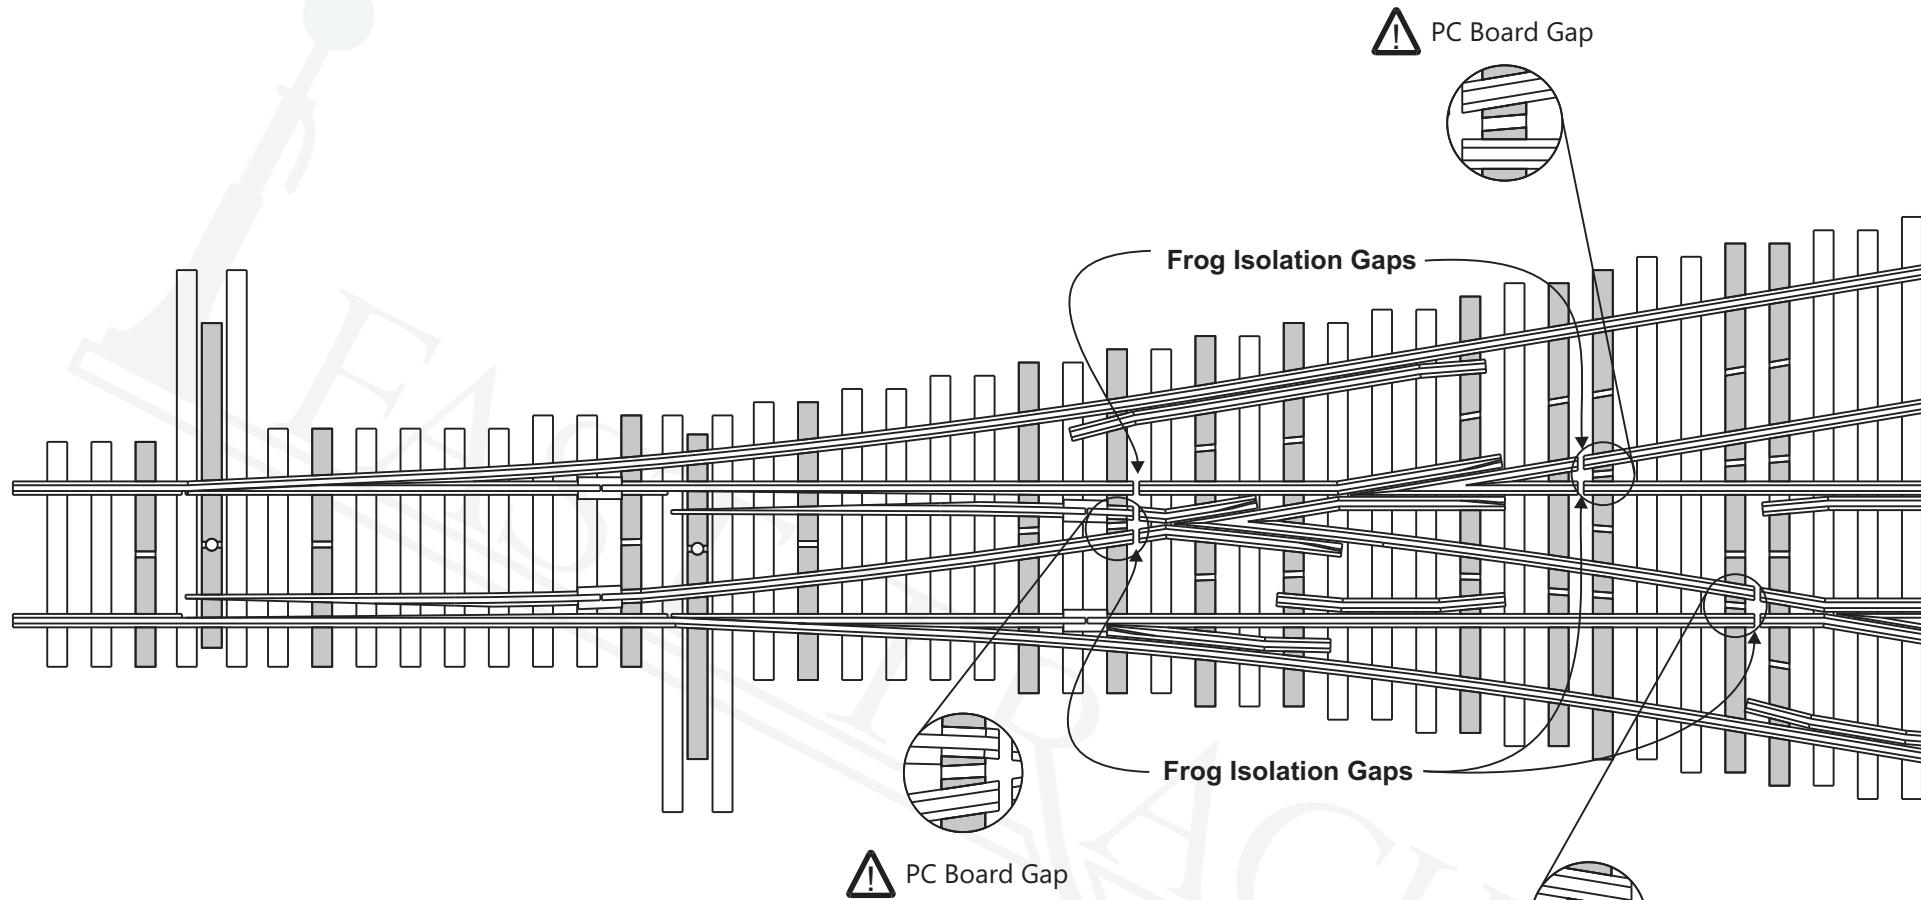

HO Scale, #6 Three Way Turnout P/N: AF-HO-W-6-MExx

www.handlaidtrack.com

All content copyright © 2016 Fast Tracks, All rights reserved.

⚠ PC Board Gap