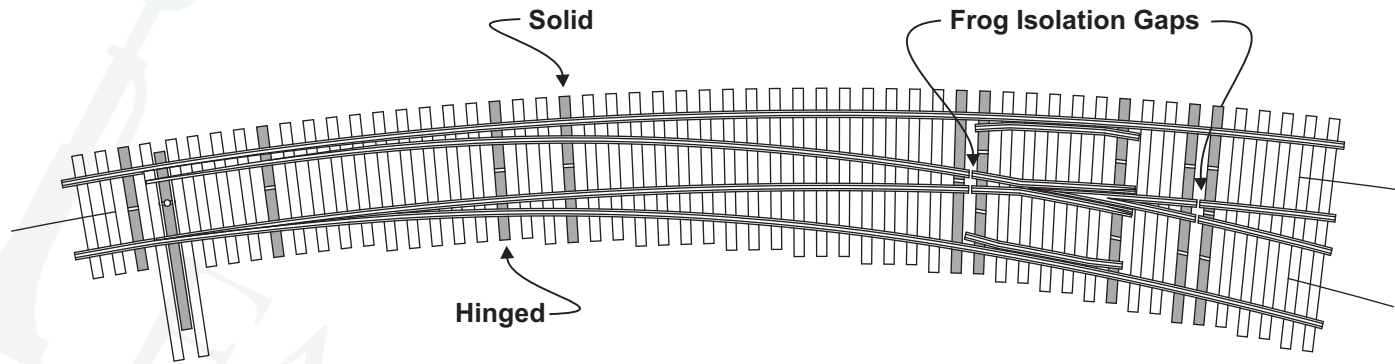

N Scale, #8 Curved Turnout 22/16"R

P/N: AF-N-R-8-MExx-22-16

www.handlaidtrack.com

All content copyright © 2015 Fast Tracks, All rights reserved.