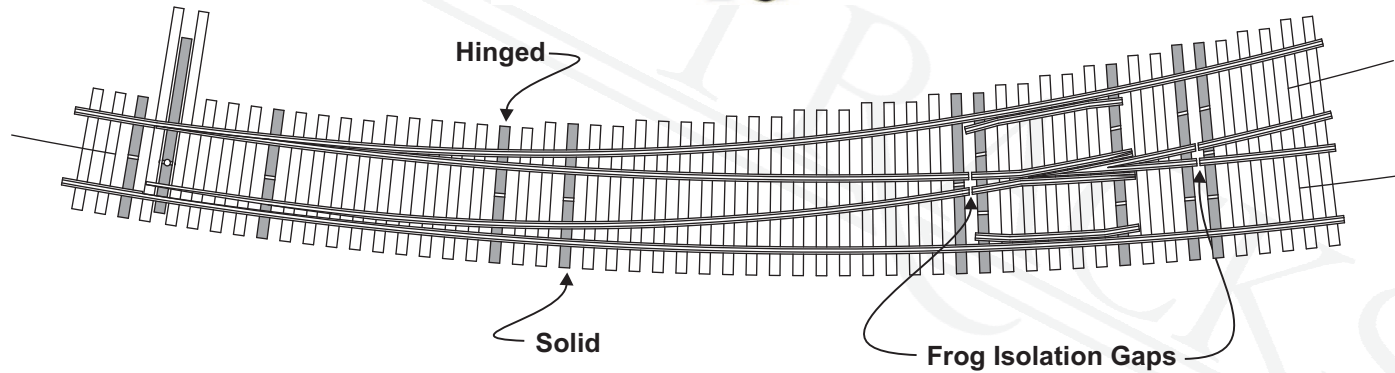

N Scale, #8 Curved Turnout 22/16"R

P/N: AF-N-R-8-MExx-22-16

www.handlaidtrack.com

All content copyright © 2015 Fast Tracks, All rights reserved.