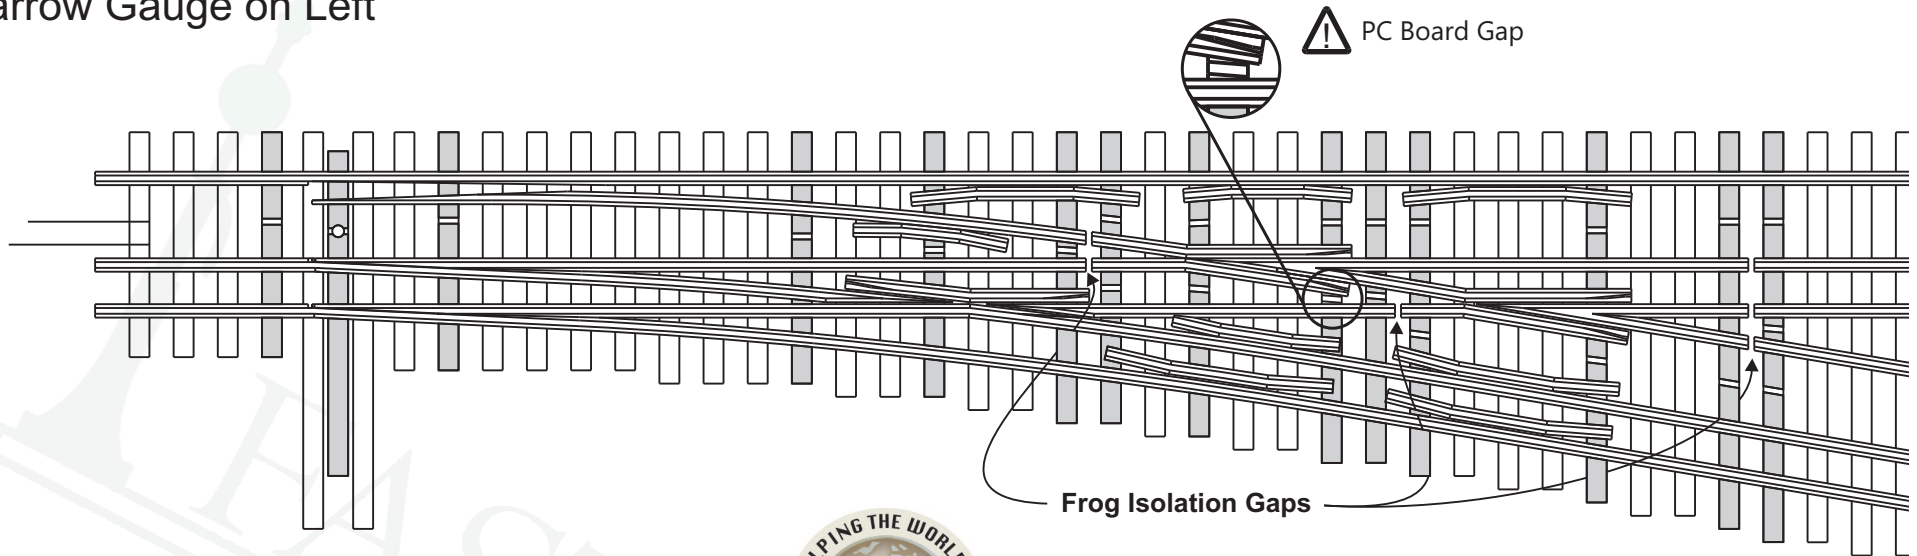

HO Scale, #6 Dual Gauge Turnout

P/N: DF-HO-HON3-T-6-L-ME_{xx}

Narrow Gauge on Left

www.handlaidtrack.com

All content copyright © 2012 Fast Tracks, All rights reserved.