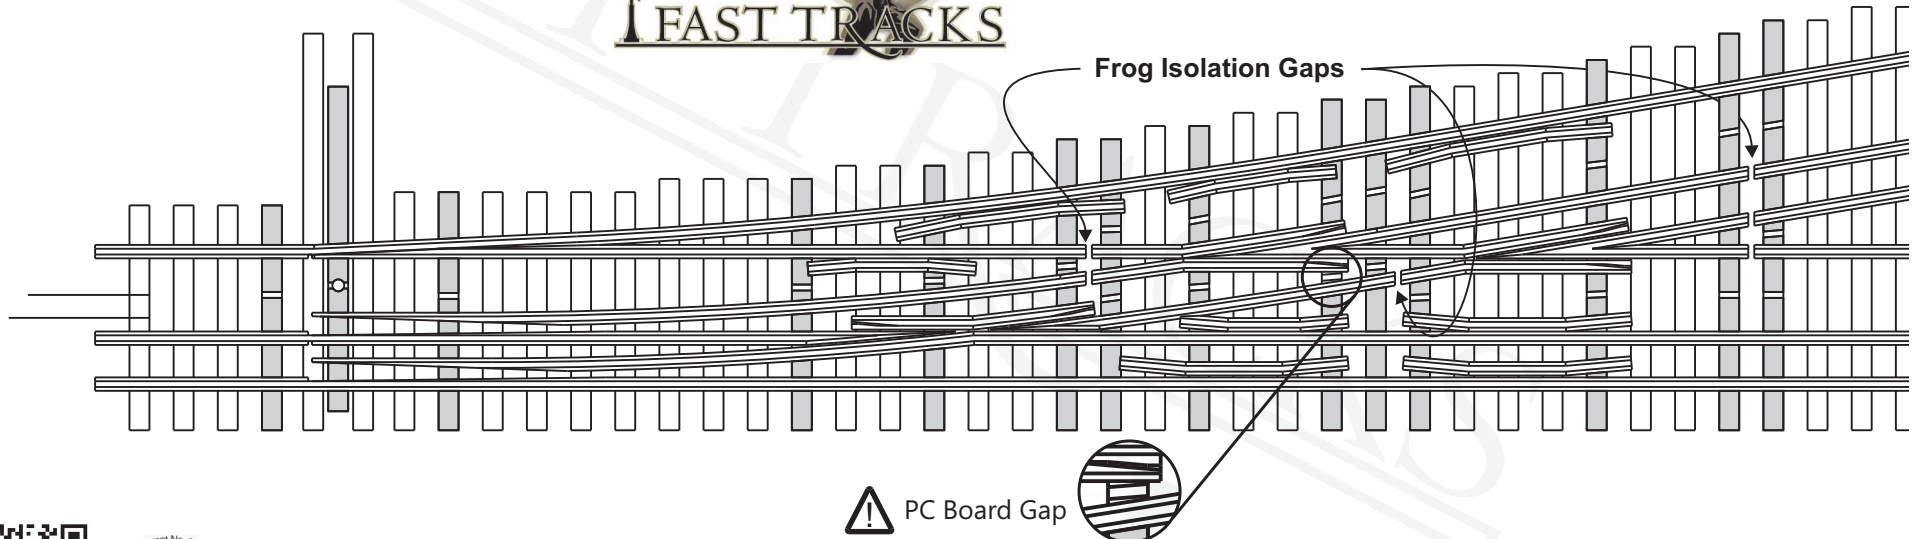

HO Scale, #6 Dual Gauge Turnout

P/N: DF-HO-HON3-T-6-L-ME_{xx}

Narrow Gauge on Left

www.handlaidtrack.com

All content copyright © 2012 Fast Tracks, All rights reserved.